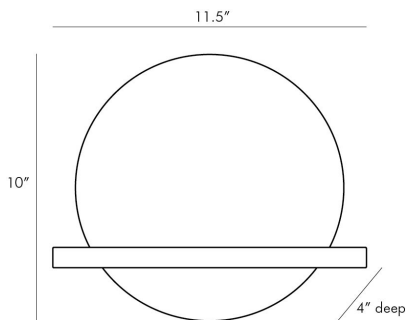

ARTERIOS

SAVION SCONCE

49240

H: 10 IN, W: 11.5 IN, D: 4 IN
Antique Brass, White Onyx
Contract Suitable As Is

Gorgeous, polished white onyx creates a warm filtered light and adds natural sophistication to any space. The bulb beneath accentuates the stone's organic veins and features brilliantly as it rests perfectly in the frame. The fixture mounts directly from a steel frame, finished in antique brass. Damp-rated, although limited covered outdoor conditions may affect finish. Onyx will vary naturally in tone and texture.

APPEARANCE

Material	Alabaster, Steel
Finish	Antique Brass
Finish Will Vary	true
Top Coat/Sealant	true

DIMENSIONS

Backplate	4.5 IN
	H: 5 IN, W: 5 IN, D: 0.5 IN

WIRING

Rating	Damp
Cord	1 FT, Black, SVT
Socket	1, Type B=-E12 Other
Maximum Watt	60
Voltage	110-120 V

CERTIFICATIONS

Cerifications	Mexico Australia, EU, United Kingdom, Middle East, United States, Canada

COMPLIANCY

UL/ETL	Yes
CB	Yes
RoHS	true

SHIPPING

Product Weight	7 LBS
Gross Weight 1	7.9 LBS
Shipping Box 1	H: 12 IN, L: 14 IN, W: 11 IN

ADDITIONAL INFO

Features	ADA

CONTRACT

Contract Suitable	true