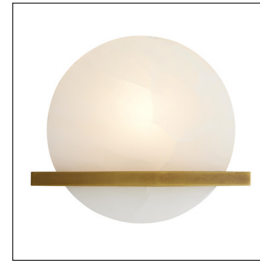

## SAVION SCONCE

49240

H: 10 IN, W: 11.5 IN, D: 4 IN  
Antique Brass, White Onyx  
Contract Suitable As Is

Gorgeous, polished white onyx creates a warm filtered light and adds natural sophistication to any space. The bulb beneath accentuates the stone's organic veins and features brilliantly as it rests perfectly in the frame. The fixture mounts directly from a steel frame, finished in antique brass. Damp-rated, although limited covered outdoor conditions may affect finish. Onyx will vary naturally in tone and texture.

### APPEARANCE

Material	Alabaster, Steel
Finish	Antique Brass
Finish Will Vary	true
Top Coat/Sealant	true

### DIMENSIONS

Backplate	4.5 IN
	H: 5 IN, W: 5 IN, D: 0.5 IN