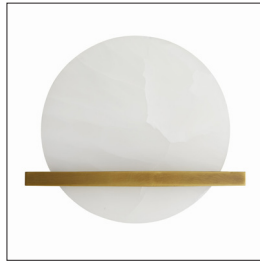

## SAVION SCONCE

49240

H: 10 IN, W: 11.5 IN, D: 4 IN  
Antique Brass, White Onyx  
Contract Suitable As Is

Gorgeous, polished white onyx creates a warm filtered light and adds natural sophistication to any space. The bulb beneath accentuates the stone's organic veins and features brilliantly as it rests perfectly in the frame. The fixture mounts directly from a steel frame, finished in antique brass. Damp-rated, although limited covered outdoor conditions may affect finish. Onyx will vary naturally in tone and texture.

### APPEARANCE

Material	Alabaster, Steel
Finish	Antique Brass
Finish Will Vary	true
Top Coat/Sealant	true

### DIMENSIONS

Backplate	4.5 IN
	H: 5 IN, W: 5 IN, D: 0.5 IN